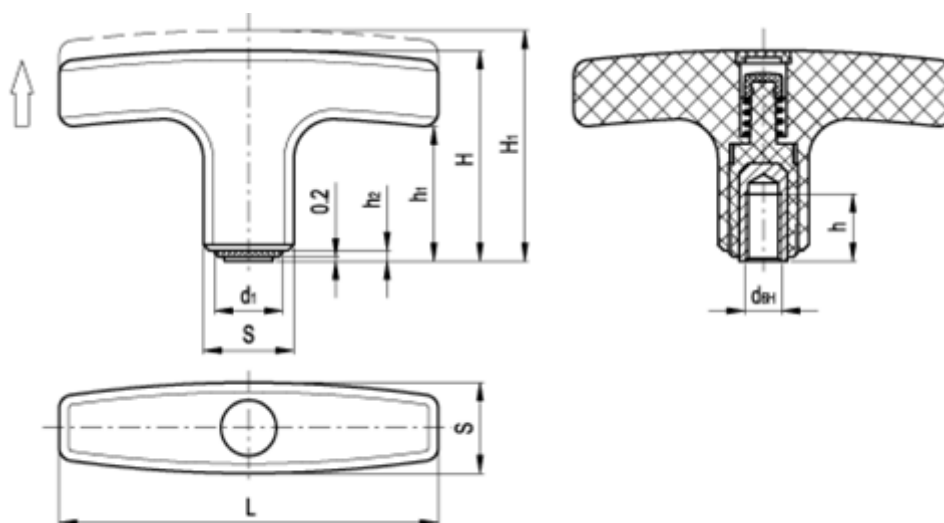

Article number: 2304032763

Description: E+G Adjustable T-Handle
L.652-X/80 B-M6

Measures

d1 = 15	S = 20x20
d 6H = M6	Tooth number = 20
h = 16	
H = 42	
h1 = 27	
H1 = 46	
h2 = 1	
L = 80	